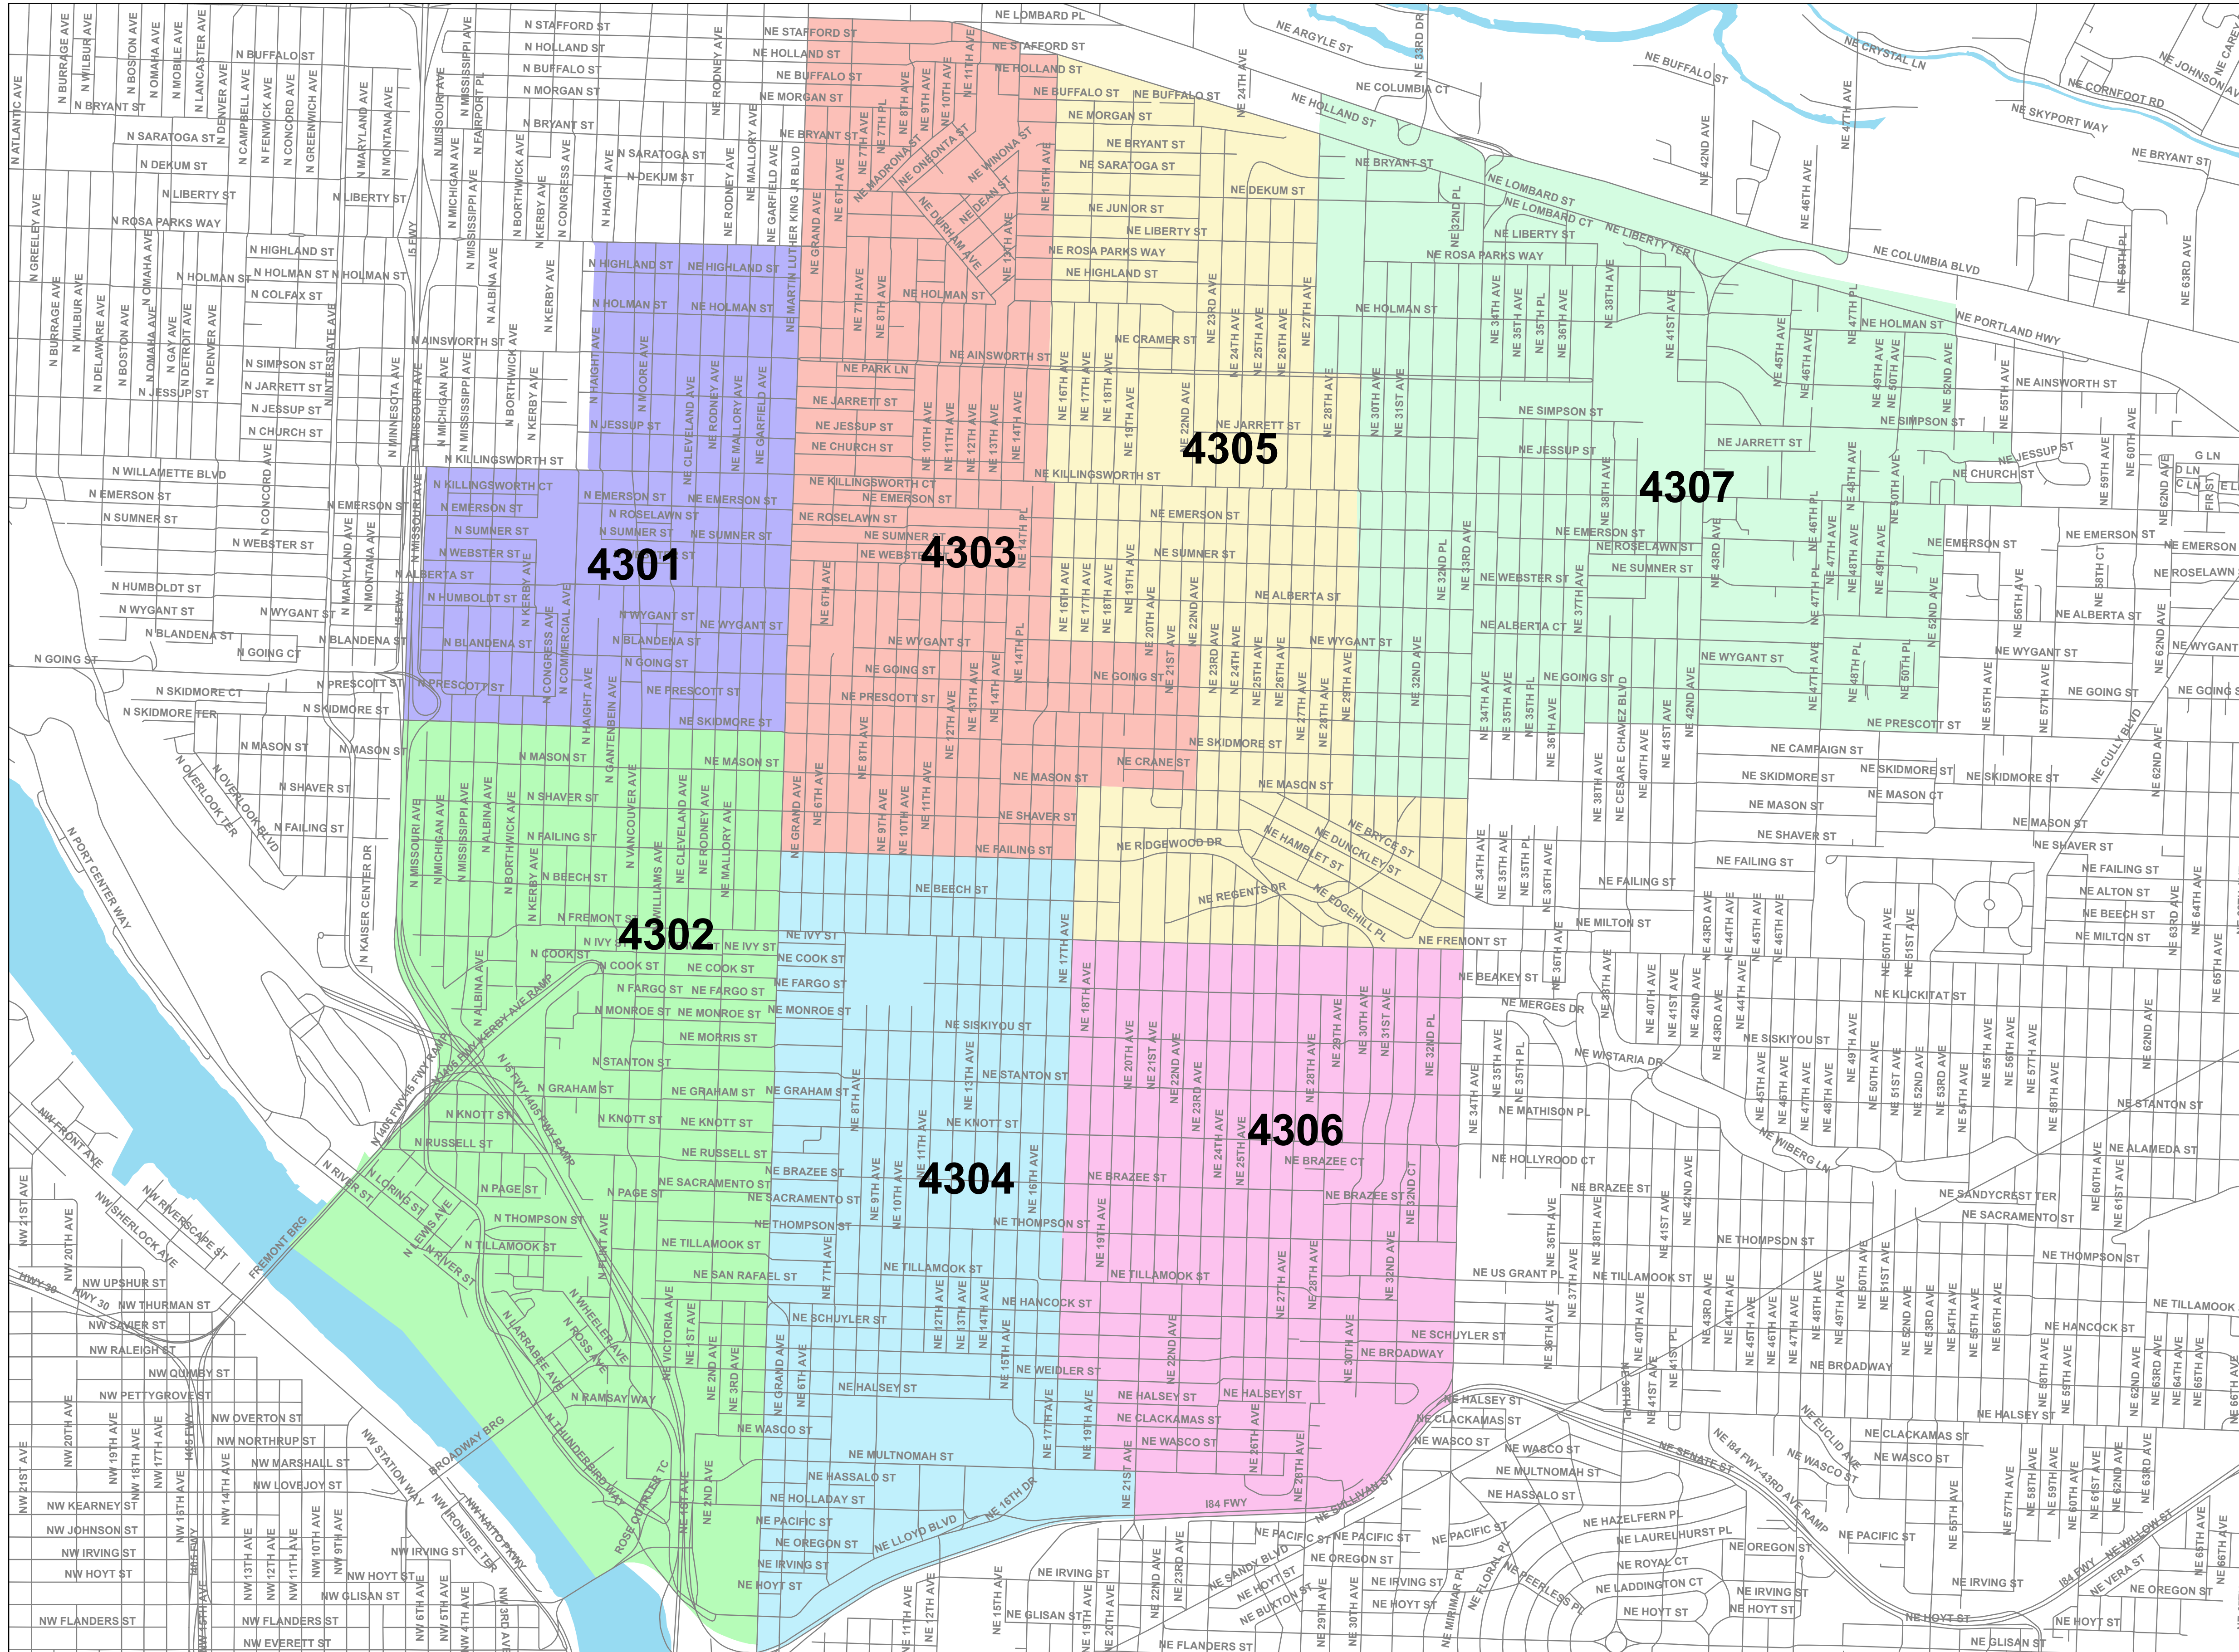

Precincts in State Representative District 43

Precincts

- 4301
- 4302
- 4303
- 4304
- 4305
- 4306
- 4307

Multnomah County Elections Division
 1040 SE Morrison St.
 Portland OR 97214
 503-988-VOTE
 elections@multco.us
 MultnomahVotes.gov